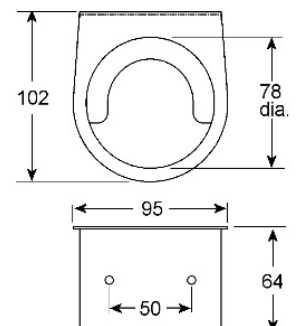

Order Code:

EPANHB-B

Replacement hairdryer order code: **SDRX14**
(ST7000/UK)

Valera Swiss Turbo 7000 with wall bracket

Features

- Latching switch (not auto off)
- Long life DC Pro motor
- Three air temperature settings
- Two air-flow settings
- Cool button
- 1800 watts
- 220 / 240v 50/60Hz
- Coiled cable with fitted plug
- Concentrator nozzle supplied

Packing Details

- Width - 23.5 cm
- Height - 29 cm
- Depth - 12 cm
- Weight - 1.09 kg

SWISS  **MADE**

The manufacturer reserve the right to change specifications without prior notice