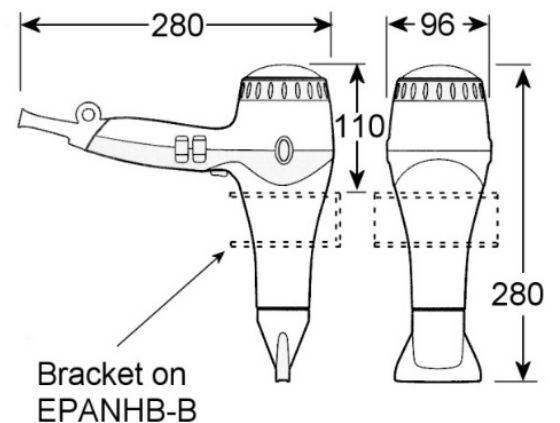

Order Code:

EPANHB-B

Replacement hairdryer order code: **SDRX14**
(ST7000/UK)

Valera Swiss Turbo 7000 with wall bracket

Features

- Latching switch (not auto off)
- Long life DC Pro motor
- Three air temperature settings
- Two air-flow settings
- Cool button
- 1800 watts
- 220 / 240v 50/60Hz
- Coiled cable with fitted plug
- Concentrator nozzle supplied

Packing Details

- Width - 23.5 cm
- Height - 29 cm
- Depth - 12 cm
- Weight - 1.09 kg

SWISS  **MADE**

The manufacturer reserve the right to change specifications without prior notice