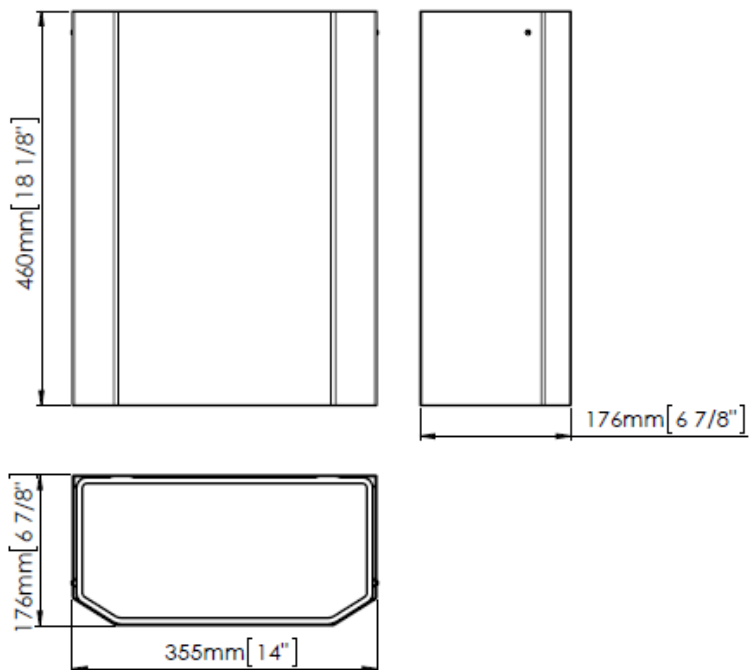

### General Description

- Open waste receptacle, 25 L of capacity with inner plastic ring for bag holder. For standing on the floor or wall mounting by means of 4 slot holes drilled on the back of the appliance.
- Suitable for lavatories and in-doors public areas with medium traffic
- Model suitable for public use.

### Technical specifications

<b>Dimensions</b>	460x355x176 mm
<b>Capacity</b>	25 L
<b>Body thickness</b>	0,8 mm
<b>Weight (empty)</b>	3,7 Kg

### Components & Materials:

- **PPA2279:** steel white Epoxy finish, 0.8 mm thick.
- **PPA2279C:** stainless steel AISI 304, bright finish, 0.8 mm thick.
- **PPA2279CS:** stainless steel AISI 304, satin finish, 0.8 mm thick.
- Back plate 0.8 mm thick with 4 slot holes for wall mounting.
- Black PP plastic ring for bag holder.

### Dimensions

Dimensions ± 4%